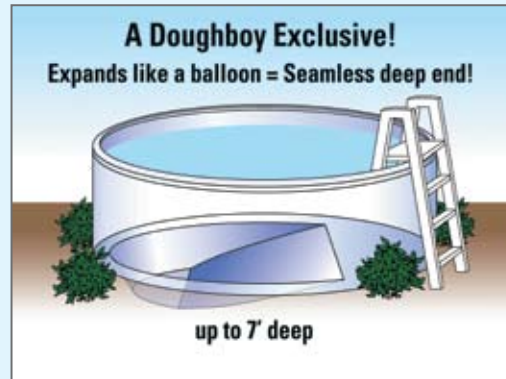

A Size For Any Backyard

An excellent assortment of pool sizes to perfectly match your backyard.

12' • 16' • 18' • 21' • 24' • 28' • 32'
20' x 12' • 24' x 12' • 28' x 12' • 32' x 12' • 24' x 16'
28' x 16' • 32' x 16' • 34' x 18' • 38' x 18' • 41' x 21'

By special order: 40' x 16' and 44' x 12'

Important: Misuse of your pool may result in crippling injury and/or other dangers to life and health. Do not dive or jump. Do not use slides, diving boards, or any other platform or object which can be used for improper pool entry. Use only an above-ground swimming pool ladder to enter or exit your pool. It is your responsibility to secure your pool against unauthorized, unsupervised or unintentional entry.

Change of Design: Doughboy Recreational expressly reserves the right to change or modify the design and construction of any product in due course of our manufacturing without incurring any obligation or liability to furnish or install such changes or modifications on products previously or subsequently sold.

Doughboy Recreational is in no way affiliated with any professional pool installer. If you have the pool installed by others, please supervise to be sure they comply with proper installation techniques as shown.

Visit our website at www.doughboy-pools.com

Doughboy Recreational • 315 N Sebastian • West Helena, AR 72390 • 866-DOUGHBOY